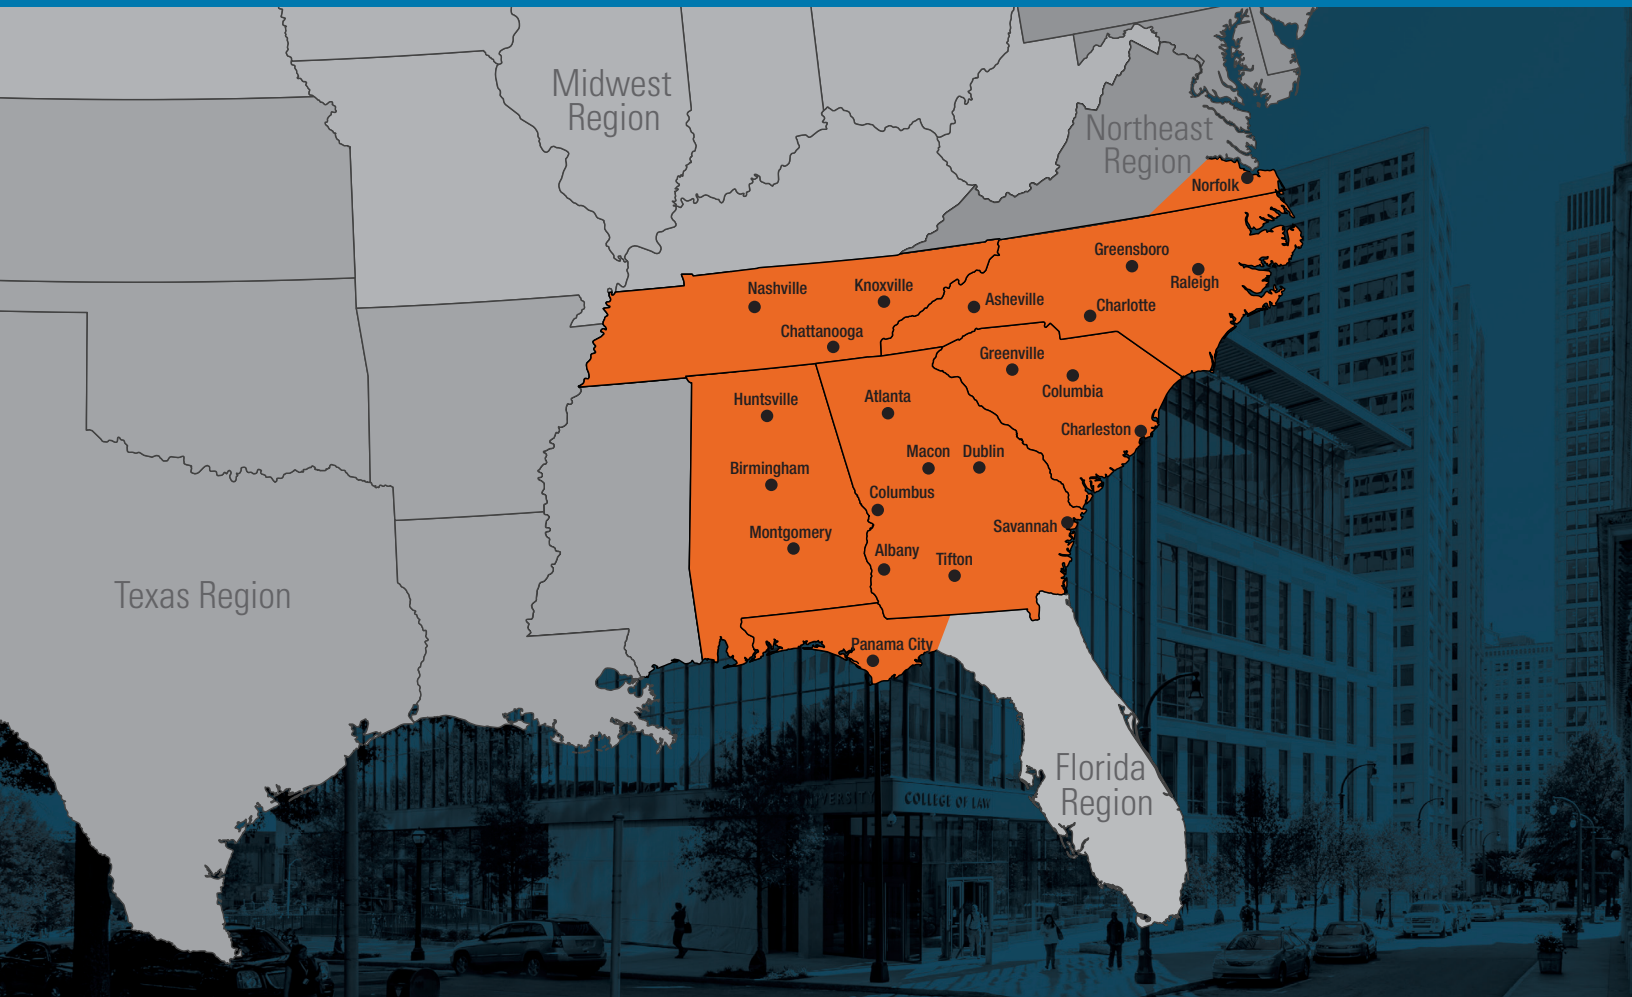

# A delivery service you can count on.

YKK AP dedicated freight comes to the **Southeast** region

## SOUTHEAST ROUTE SCHEDULE

Delivery	Route Details
Monday	Montgomery, AL / Birmingham, AL / Columbus, GA
	Fayetteville, NC / Raleigh, NC / Rocky Mount, NC
Monday / Tuesday	Tifton, GA / Albany, GA / Panama City, FL
	Huntsville, AL / Jackson, TN / Clarksville, TN / Nashville, TN
Tuesday / Wednesday	Macon, GA / Augusta, GA / Savannah, GA
Wednesday	Johnson City, TN / Charlotte, NC
Wednesday / Thursday	Charleston, SC / Columbia, SC / Florence, SC / Georgetown, SC
Thursday	Greensboro, NC / Winston-Salem, NC / Danville, VA
Thursday / Friday	Atlanta Metro (100+ mile radius from McDonough)
Friday	Athens, GA / Chattanooga, TN / Knoxville, TN / Greenville, SC
	Norfolk, VA / Virginia Beach, VA / Asheville, NC