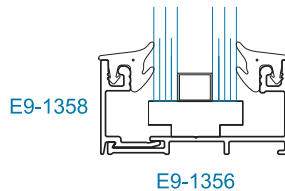

TABLE OF CONTENTS

**YES 20 SASH
1" x 2"**

PICTORIAL VIEW Page 2

FRAMING MEMBERS Page 3 & 4

YES 20 SASH PICTORIAL VIEW

YES 20 SASH FRAMING MEMBERS

CENTER GLAZED

1/4" GLAZING

1" GLAZING

3/16" GLAZING

5/16" GLAZING

1/2" GLAZING

3/4" GLAZING

3/8" GLAZING

5/8" GLAZING

7/8" GLAZING

YES 20 SASH FRAMING MEMBERS

FLUSH GLAZED

3/16" GLAZING

1/4" GLAZING

5/16" GLAZING

3/8" GLAZING

SCALE: 1/2 SIZE