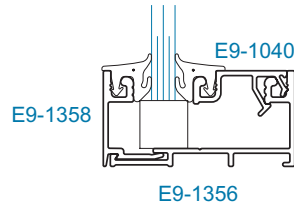

TABLE OF CONTENTS

**YES 20 SASH
1" x 2"**

PICTORIAL VIEW Page 2

FRAMING MEMBERS Page 3 & 4

YES 20 SASH PICTORIAL VIEW

YES 20 SASH FRAMING MEMBERS

CENTER GLAZED

1/4" GLAZING

1" GLAZING

3/16" GLAZING

5/16" GLAZING

1/2" GLAZING

3/4" GLAZING

3/8" GLAZING

5/8" GLAZING

7/8" GLAZING

YES 20 SASH FRAMING MEMBERS

FLUSH GLAZED

3/16" GLAZING

1/4" GLAZING

5/16" GLAZING

3/8" GLAZING

SCALE: 1/2 SIZE