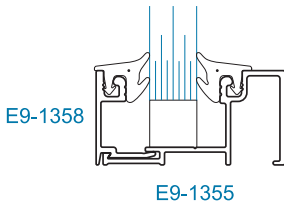

TABLE OF CONTENTS

**YES 20 SASH
1" x 2"**

PICTORIAL VIEW Page 2

FRAMING MEMBERS Page 3 & 4

YES 20 SASH PICTORIAL VIEW

YES 20 SASH FRAMING MEMBERS

CENTER GLAZED

1/4" GLAZING

1" GLAZING

3/16" GLAZING

5/16" GLAZING

1/2" GLAZING

3/4" GLAZING

3/8" GLAZING

5/8" GLAZING

7/8" GLAZING

YES 20 SASH FRAMING MEMBERS

FLUSH GLAZED

3/16" GLAZING

1/4" GLAZING

5/16" GLAZING

3/8" GLAZING

SCALE: 1/2 SIZE