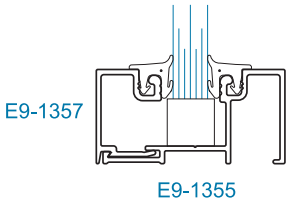

TABLE OF CONTENTS

**YES 20 SASH
1" x 2"**

PICTORIAL VIEW Page 2

FRAMING MEMBERS Page 3 & 4

YES 20 SASH PICTORIAL VIEW

YES 20 SASH FRAMING MEMBERS

CENTER GLAZED

1/4" GLAZING

1" GLAZING

3/16" GLAZING

5/16" GLAZING

1/2" GLAZING

3/4" GLAZING

3/8" GLAZING

5/8" GLAZING

7/8" GLAZING

YES 20 SASH FRAMING MEMBERS

FLUSH GLAZED

3/16" GLAZING

1/4" GLAZING

5/16" GLAZING

3/8" GLAZING

SCALE: 1/2 SIZE