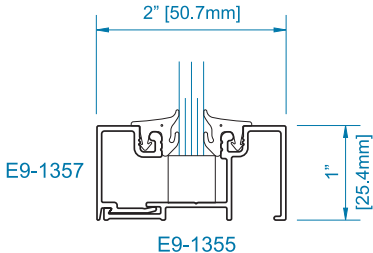

TABLE OF CONTENTS

**YES 20 SASH
1" x 2"**

PICTORIAL VIEW Page 2

FRAMING MEMBERS Page 3 & 4

YES 20 SASH PICTORIAL VIEW

YES 20 SASH FRAMING MEMBERS

CENTER GLAZED

1/4" GLAZING

1" GLAZING

3/16" GLAZING

5/16" GLAZING

1/2" GLAZING

3/4" GLAZING

3/8" GLAZING

5/8" GLAZING

7/8" GLAZING

YES 20 SASH FRAMING MEMBERS

FLUSH GLAZED

3/16" GLAZING

1/4" GLAZING

5/16" GLAZING

3/8" GLAZING

SCALE: 1/2 SIZE