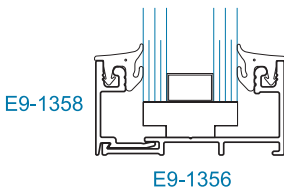

TABLE OF CONTENTS

**YES 20 SASH
1" x 2"**

PICTORIAL VIEW Page 2

FRAMING MEMBERS Page 3 & 4

YES 20 SASH PICTORIAL VIEW

YES 20 SASH FRAMING MEMBERS

CENTER GLAZED

1/4" GLAZING

1" GLAZING

3/16" GLAZING

5/16" GLAZING

1/2" GLAZING

3/4" GLAZING

3/8" GLAZING

5/8" GLAZING

7/8" GLAZING

YES 20 SASH FRAMING MEMBERS

FLUSH GLAZED

3/16" GLAZING

1/4" GLAZING

5/16" GLAZING

3/8" GLAZING

SCALE: 1/2 SIZE