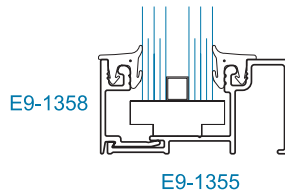

TABLE OF CONTENTS

**YES 20 SASH
1" x 2"**

PICTORIAL VIEW Page 2

FRAMING MEMBERS Page 3 & 4

YES 20 SASH PICTORIAL VIEW

YES 20 SASH FRAMING MEMBERS

CENTER GLAZED

1/4" GLAZING

1" GLAZING

3/16" GLAZING

5/16" GLAZING

1/2" GLAZING

3/4" GLAZING

3/8" GLAZING

5/8" GLAZING

7/8" GLAZING

YES 20 SASH FRAMING MEMBERS

FLUSH GLAZED

3/16" GLAZING

1/4" GLAZING

5/16" GLAZING

3/8" GLAZING

SCALE: 1/2 SIZE