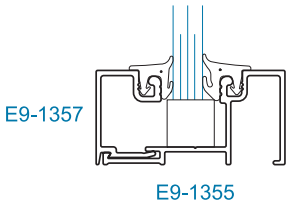

TABLE OF CONTENTS

**YES 20 SASH
1" x 2"**

PICTORIAL VIEW Page 2

FRAMING MEMBERS Page 3 & 4

YES 20 SASH PICTORIAL VIEW

YES 20 SASH FRAMING MEMBERS

CENTER GLAZED

1/4" GLAZING

1" GLAZING

3/16" GLAZING

5/16" GLAZING

1/2" GLAZING

3/4" GLAZING

3/8" GLAZING

5/8" GLAZING

7/8" GLAZING

YES 20 SASH FRAMING MEMBERS

FLUSH GLAZED

3/16" GLAZING

1/4" GLAZING

5/16" GLAZING

3/8" GLAZING

SCALE: 1/2 SIZE