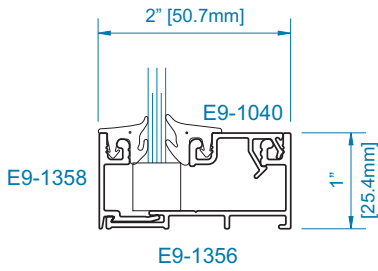

TABLE OF CONTENTS

**YES 20 SASH
1" x 2"**

PICTORIAL VIEW Page 2

FRAMING MEMBERS Page 3 & 4

YES 20 SASH PICTORIAL VIEW

YES 20 SASH FRAMING MEMBERS

CENTER GLAZED

1/4" GLAZING

1" GLAZING

3/16" GLAZING

5/16" GLAZING

1/2" GLAZING

3/4" GLAZING

3/8" GLAZING

5/8" GLAZING

7/8" GLAZING

YES 20 SASH FRAMING MEMBERS

FLUSH GLAZED

3/16" GLAZING

1/4" GLAZING

5/16" GLAZING

3/8" GLAZING

SCALE: 1/2 SIZE